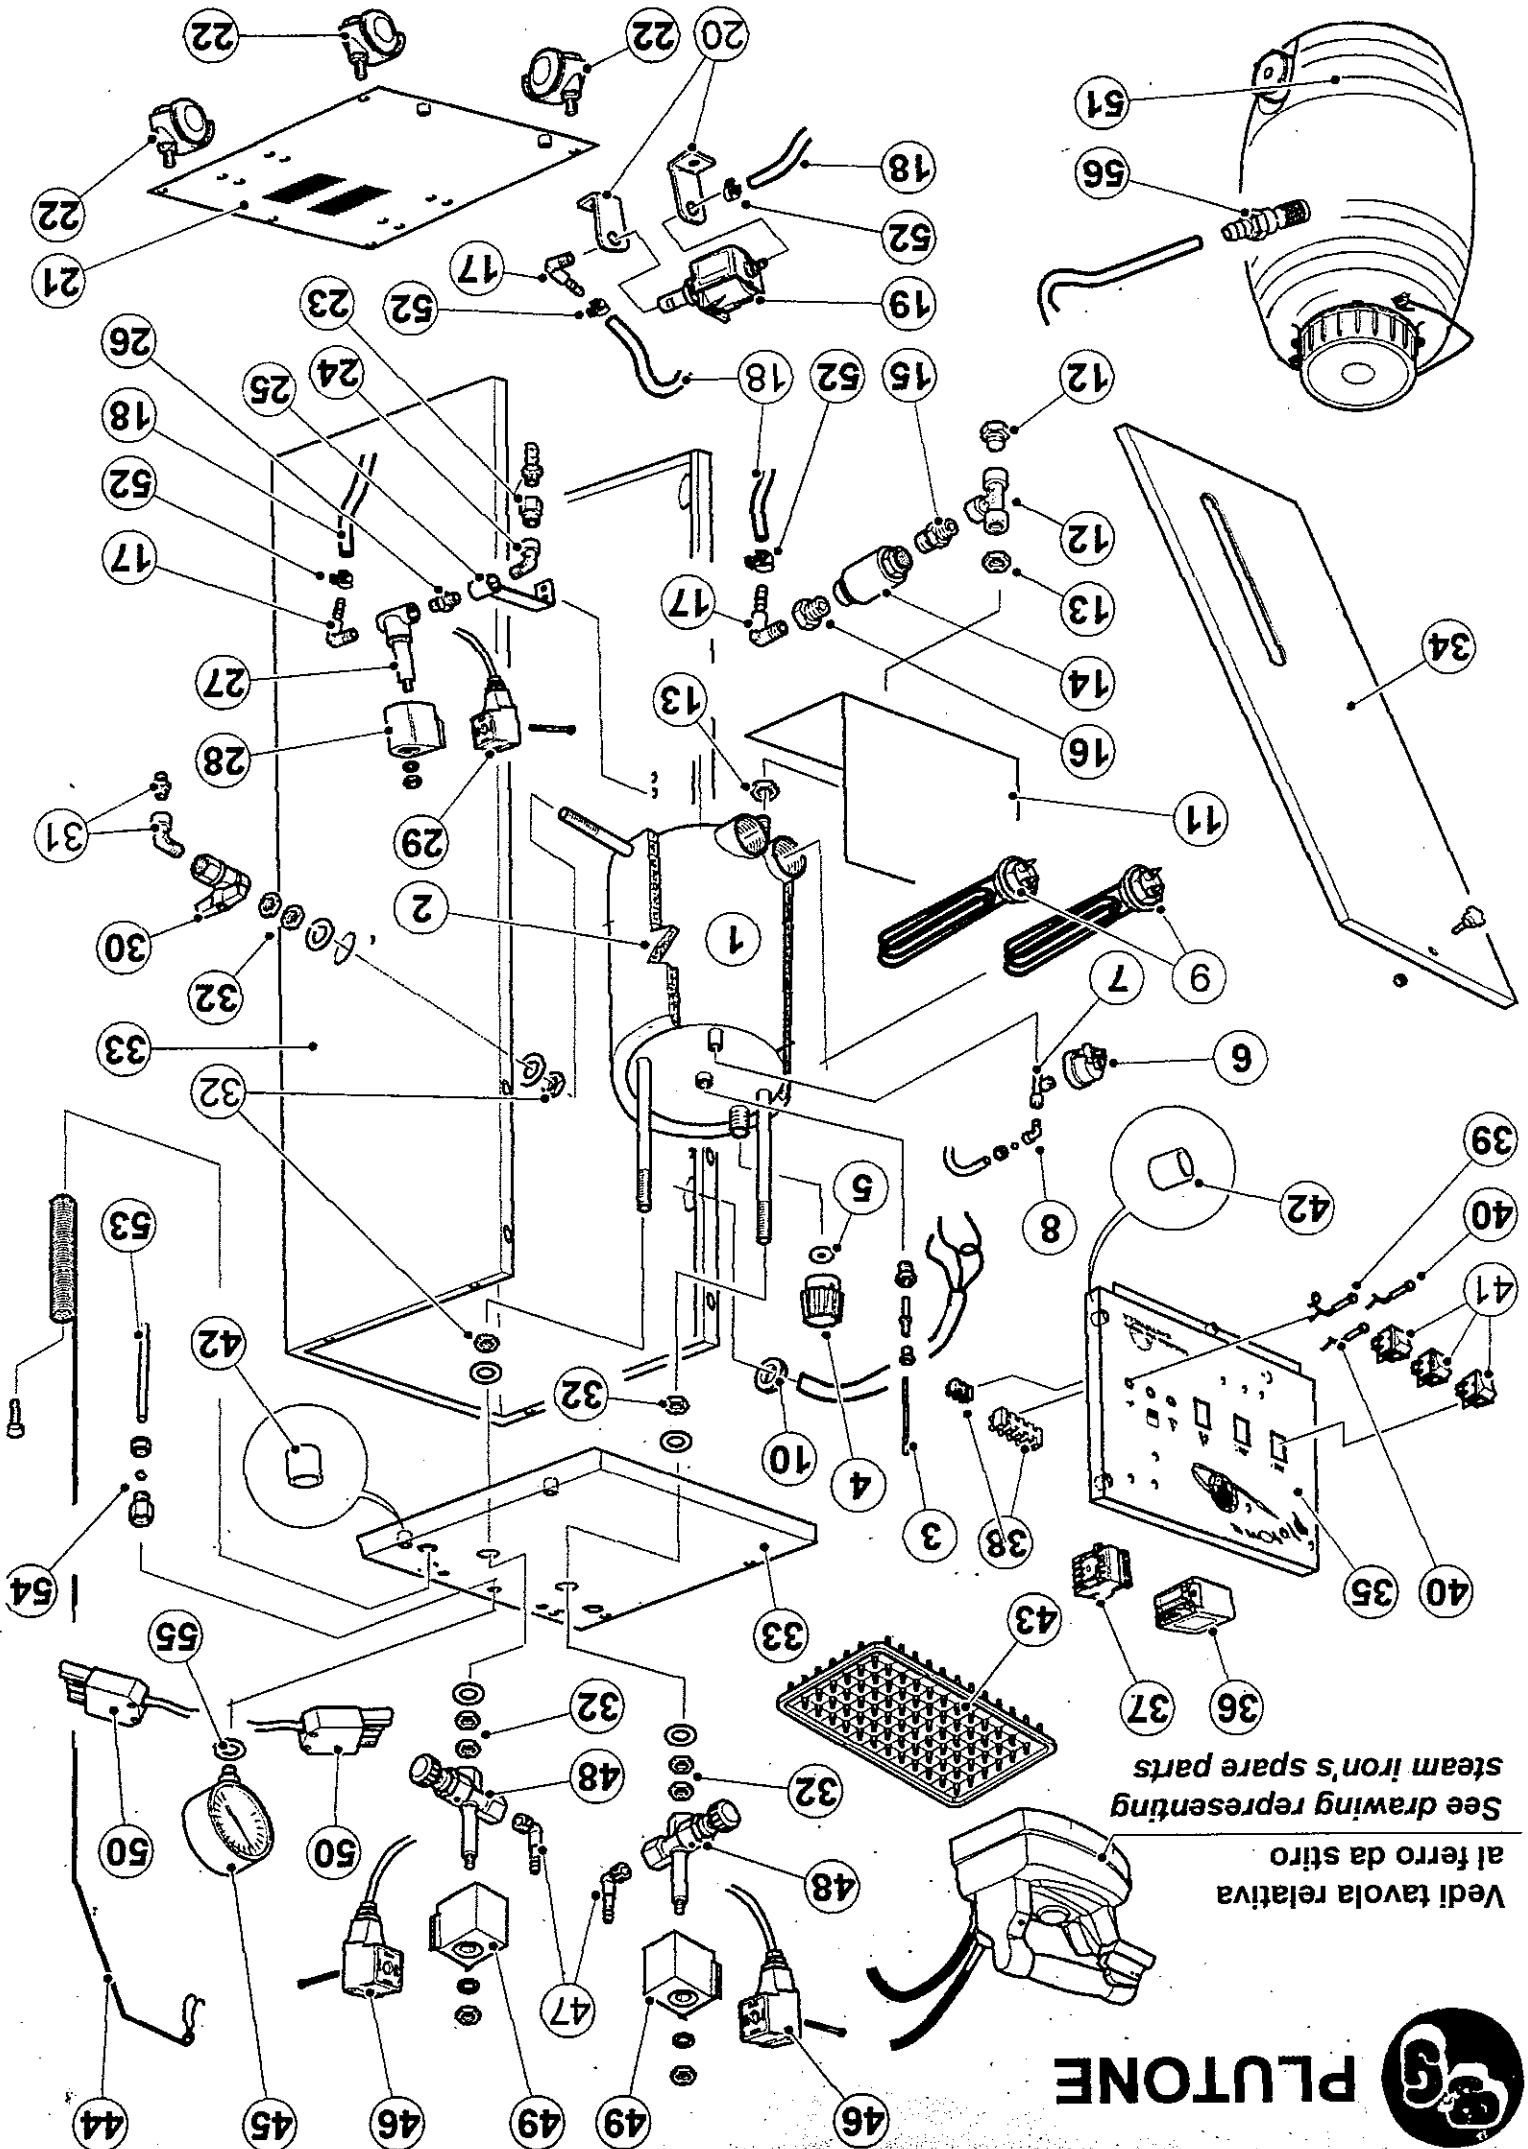

**PLUTONE**

Vedi tavola relativa  
al ferro da stiro

See drawing representing  
steam iron's spare parts

**DESCRIZIONE COMPONENTI**  
(COMPONENTS DESCRIPTION)

PLUTONE

POS.	Q.TA'	DESCRIZIONE	DESCRIPTION
1	1	Caldaia	Boiler
2	1	Rivestimento caldaia	Boiler cover
3	1	Sonda	Probe
4	1	Tappo valvola di sicurezza 1/2"	Safety valve plug 1/2"
5	1	Guarnizione OR tappo	Plug OR gasket
6	1	Pressostato 1/8"	Pressure switch 1/8"
7	1	Raccordo pressostato 1/8"	Joint for pressure switch 1/8"
8	1	Raccordo per tubo rame	Joint for copper tube
9	2	Resistenze caldaia	Resistances for boiler
10	1	Gommino passacavo	Rubber ring for wire
11	1	Protezione resistenze	Resistances protection
12	1	Raccordo 1/4" caldaia	Joint 1/4" for boiler
13	1	Dado 1/4"	Nut 1/4"
14	1	Valvola di ritegno 3/8"	Check valve 3/8"
15	1	Raccordo 3/8"-1/4"	Joint 3/8"-1/4"
16	1	Raccordo riduzione 1/4"-3/8"	Reducer joint 1/4"-3/8"
17	1	Portagomma 1/4"	Hose holder 1/4"
18	1	Tubo di collegamento in silicone	Silicone connection tube
19	1	Elettropompa ULKA	Electro-pump ULKA
20	2	Supporti elettropompa ULKA	Electro-pump ULKA supports
21	1	Basamento telaio	Frame base
22	4	Ruote	Wheels
23	1	Portagomma e raccordo con filtro	Hose holder and joint with filter
24	1	Raccordo 1/4"	Joint 1/4"
25	1	Supporto valvola entrata acqua	Water inlet valve support
26	1	Raccordo 1/4"	Joint 1/4"
27	1	Gruppo valvola acqua 1/4"	Water valve group 1/4"
28	1	Bobina valvola acqua	Coil for water valve
29	1	Connettore	Connector
30	1	Rubinetto a sfera 1/4"	Ball cock 1/4"
31	1	Raccordi di scarico 1/4"	Exhaust joints 1/4"
32	9	Dado 1/4"	Nut 1/4"
33	1	Telaio	Frame
34	1	Pannello anteriore	Front panel
35	1	Pannello porta strumenti	Switchboard panel
36	1	Scheda elettronica controllo livello	Electronic card for level control
37	1	Teleuttore caldaia 16 A	Boiler remote control switch 16 A
38	2	Morsetti	Clamps
39	1	Lampadina spia gialla	Yellow pilot lamp
40	2	Lampadine spia verdi	Green pilot lamps
41	3	Interruttori luminosi 16 A	Luminous switches 16 A
42	8	Distanziali	Spacers
43	1	Poggia ferro	Iron rest
44	1	Antenna reggifilo	Cable support