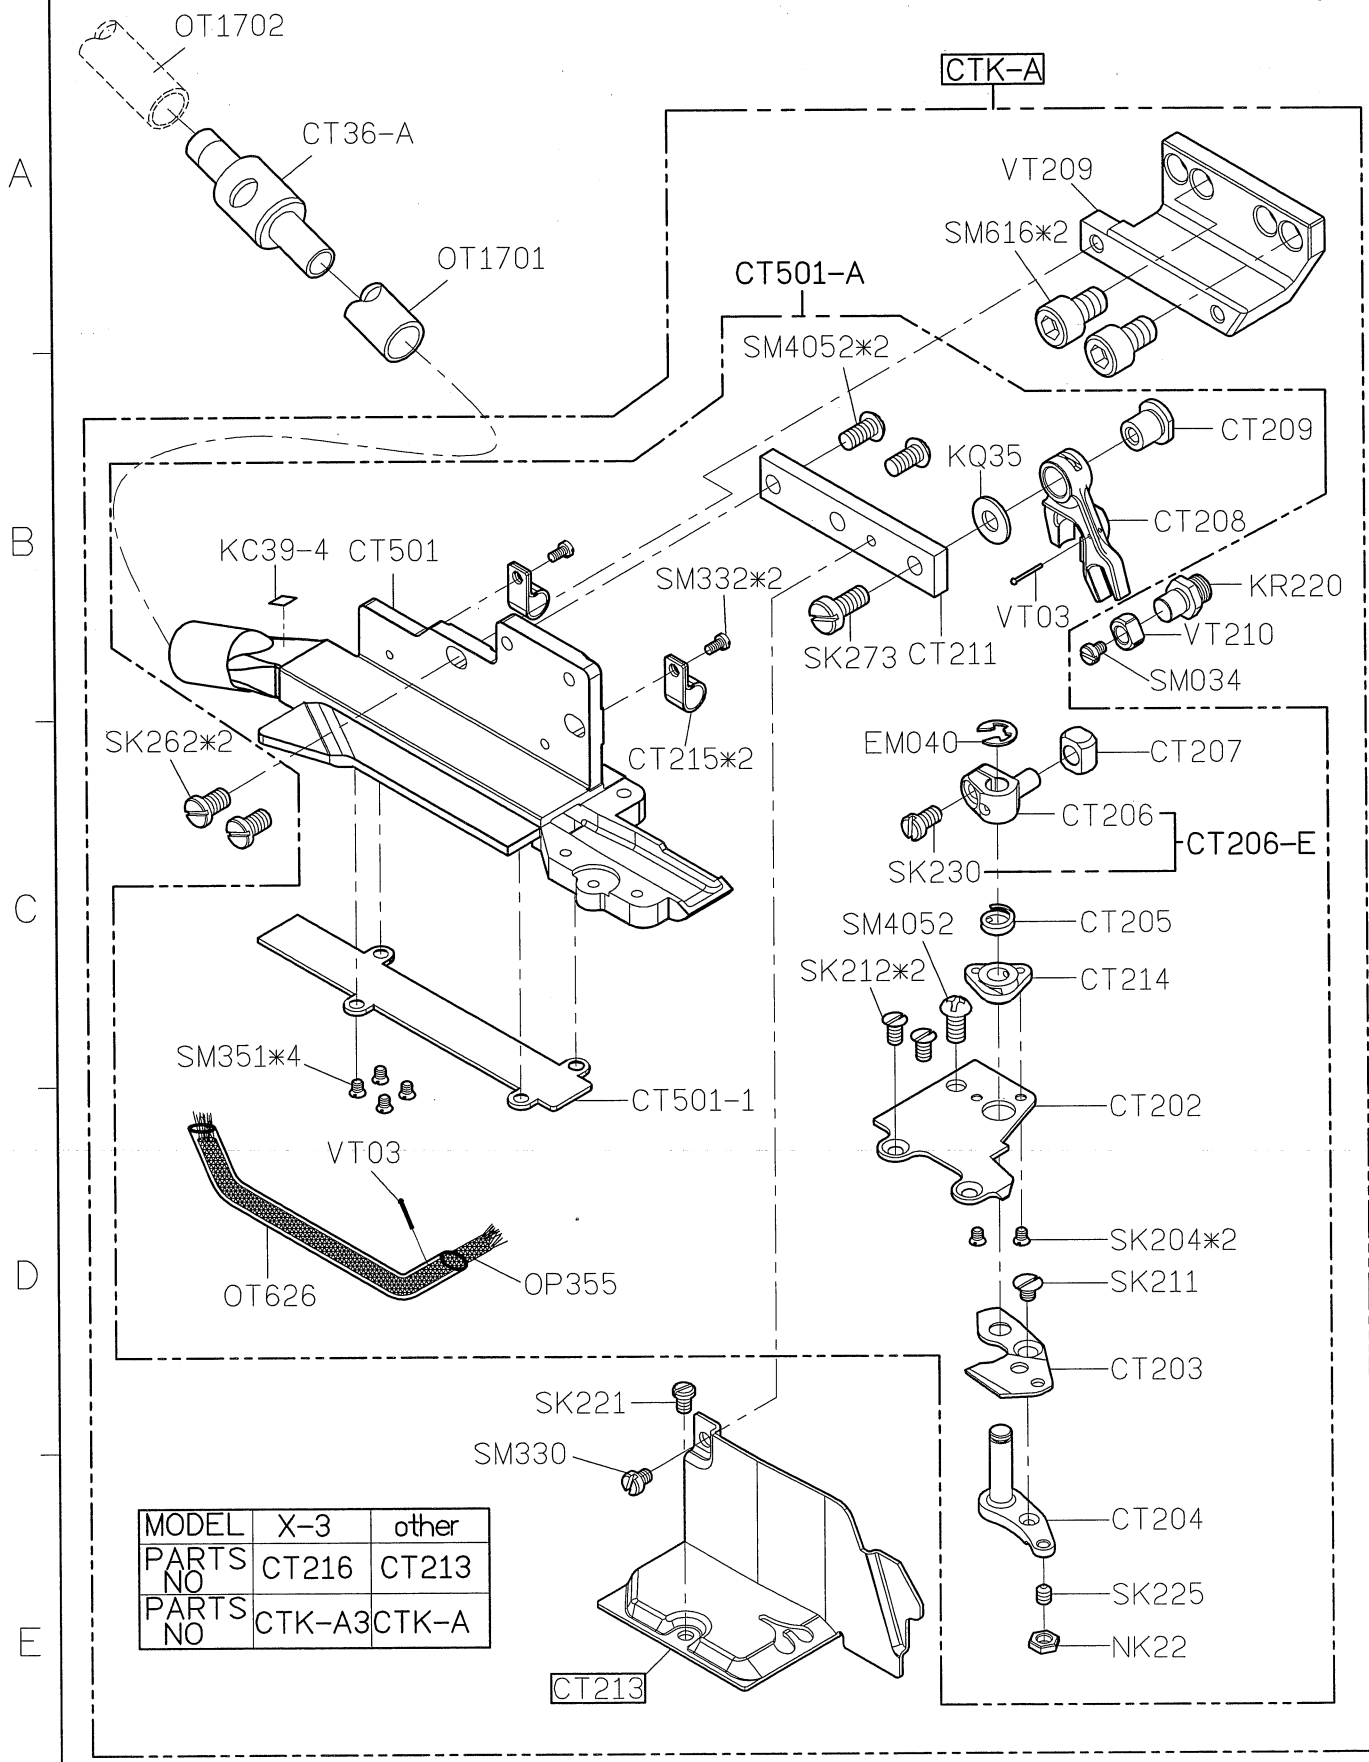

Page

1/1

Date

2017/02/22

SIRUBA PARTS LIST	Series	Parts Group	Subclass / Remark	Page
	700L	CT-K		1/1
				Date
				2017/04/27

MODEL	X-3	other
PARTS NO	CT216	CT213
PARTS NO	CTK-A3	CTK-A

SIRUBA PARTS LIST	Series	Parts Group	Subclass / Remark	Page
	700L	EC-L1	●:Use for Long Knife	1/4
				Date
				2017/06/12

Option : ● Long Knife

●EC208(For Long Knife)

Long knife cut limit	22mm
Short knife cut limit	16mm

MODEL	EC	EC+BK	EC+GA
PARTS NO	EC202	EC215	EC215
	SK290	SK612	SK612

A

B

C

D