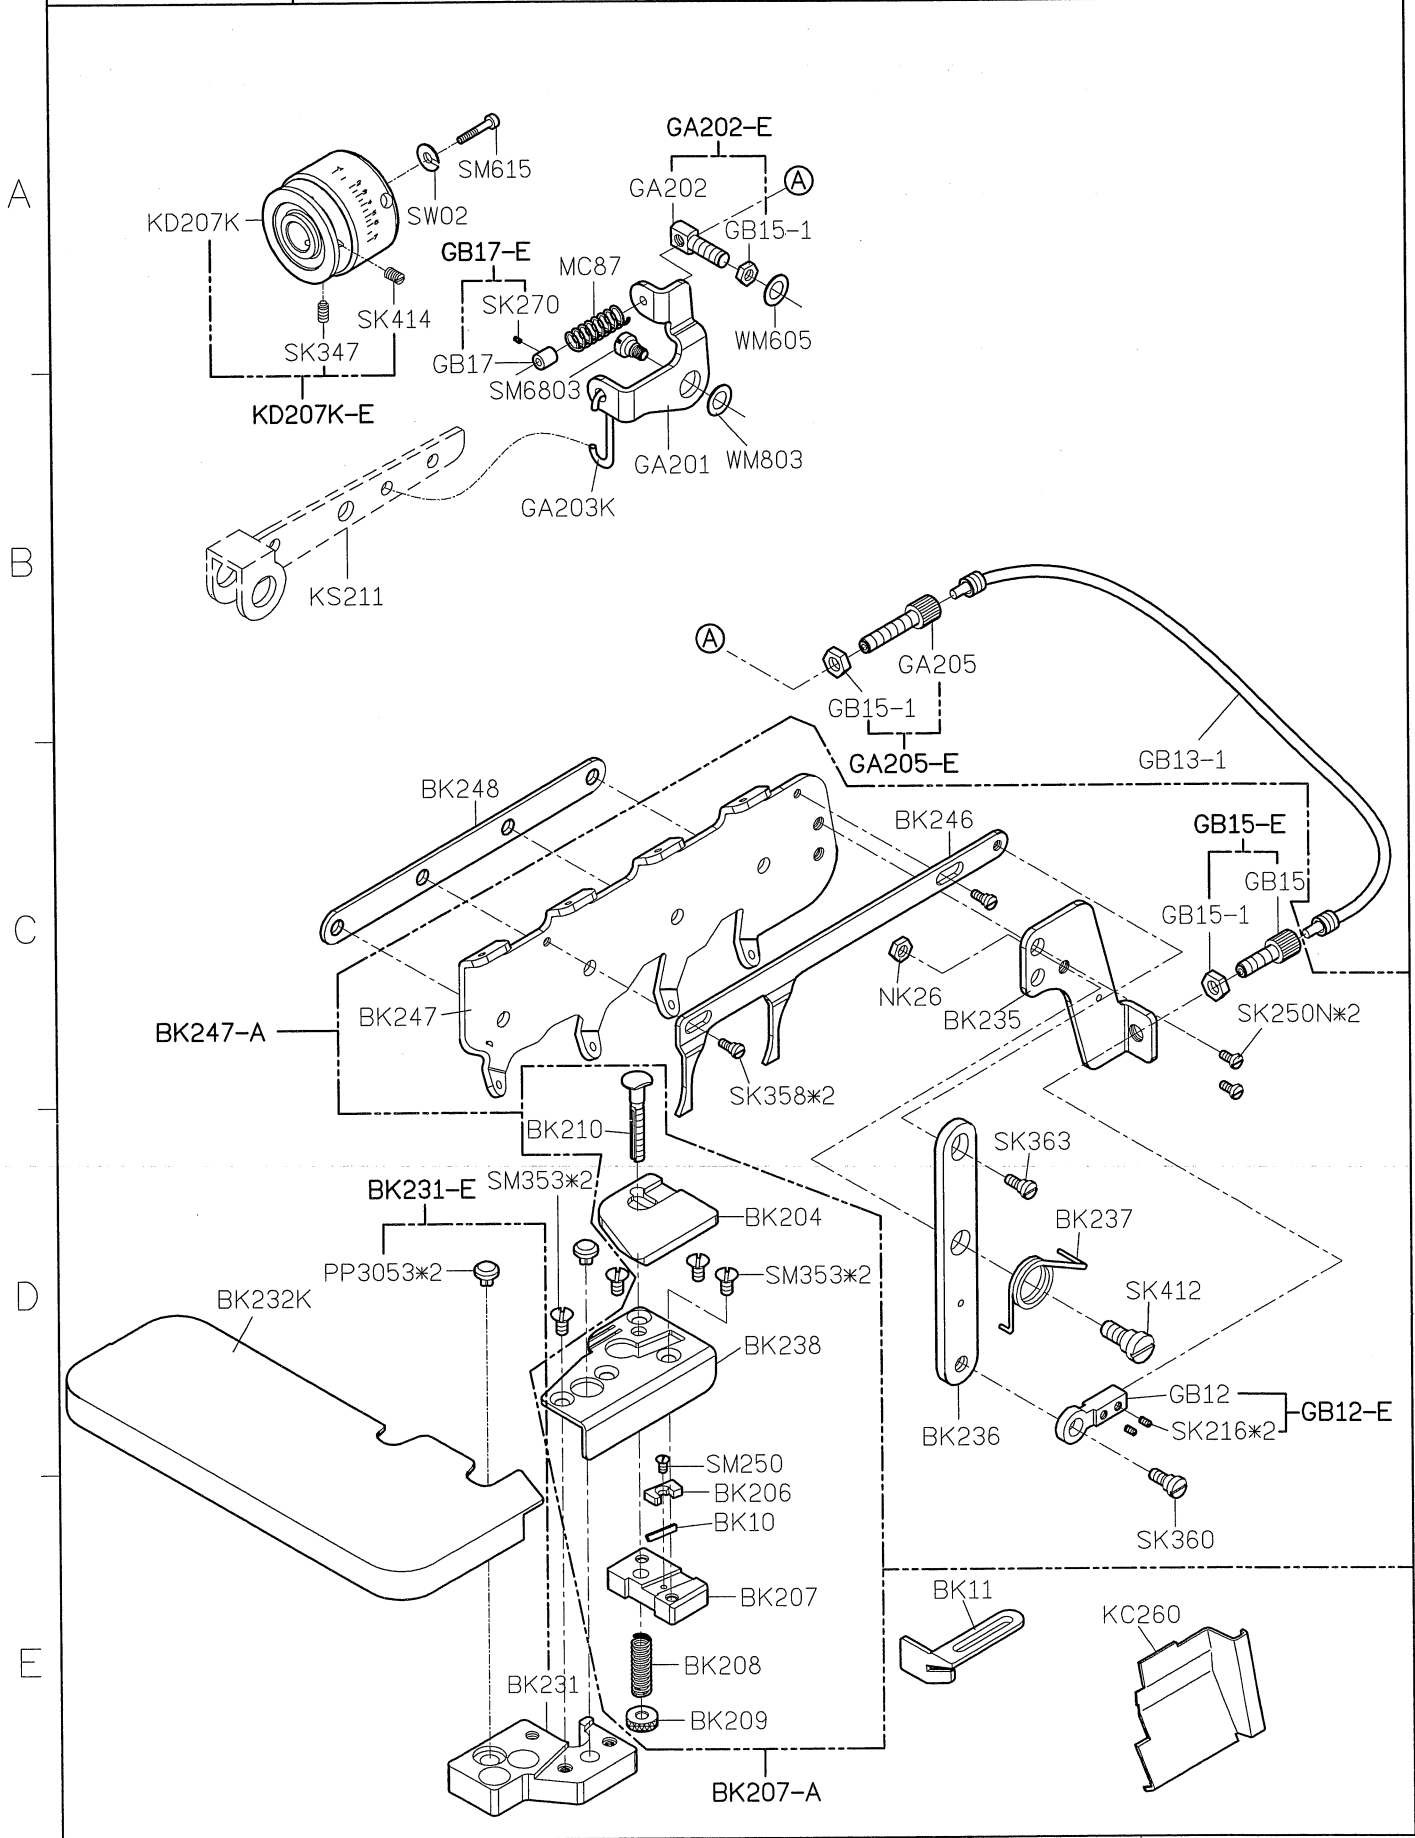

SIRUBA PARTS LIST	Series	Parts Group	Subclass / Remark	Page
	700L	BK-KJ		1/1
				Date
				2017/02/15