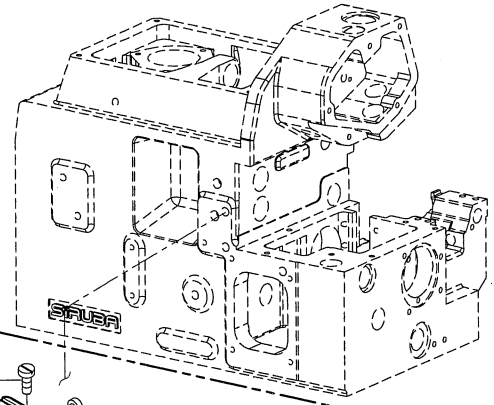

Page

1/1

Date

2017/02/22

SIRUBA PARTS LIST	Series	Parts Group	Subclass / Remark	Page
	700L	CT-K		1/1
				Date
				2017/04/27

MODEL	X-3	other
PARTS NO	CT216	CT213
PARTS NO	CTK-A3	CTK-A

SIRUBA PARTS LIST	Series	Parts Group	Subclass / Remark	Page
	700L	EC-L1	●:Use for Long Knife	1/4
				Date
				2017/06/12

Option : ● Long Knife

●EC208(For Long Knife)

Long knife cut limit	22mm
Short knife cut limit	16mm

MODEL	EC	EC+BK	EC+GA
PARTS NO	EC202	EC215	EC215
	SK290	SK612	SK612

A

B

C

D