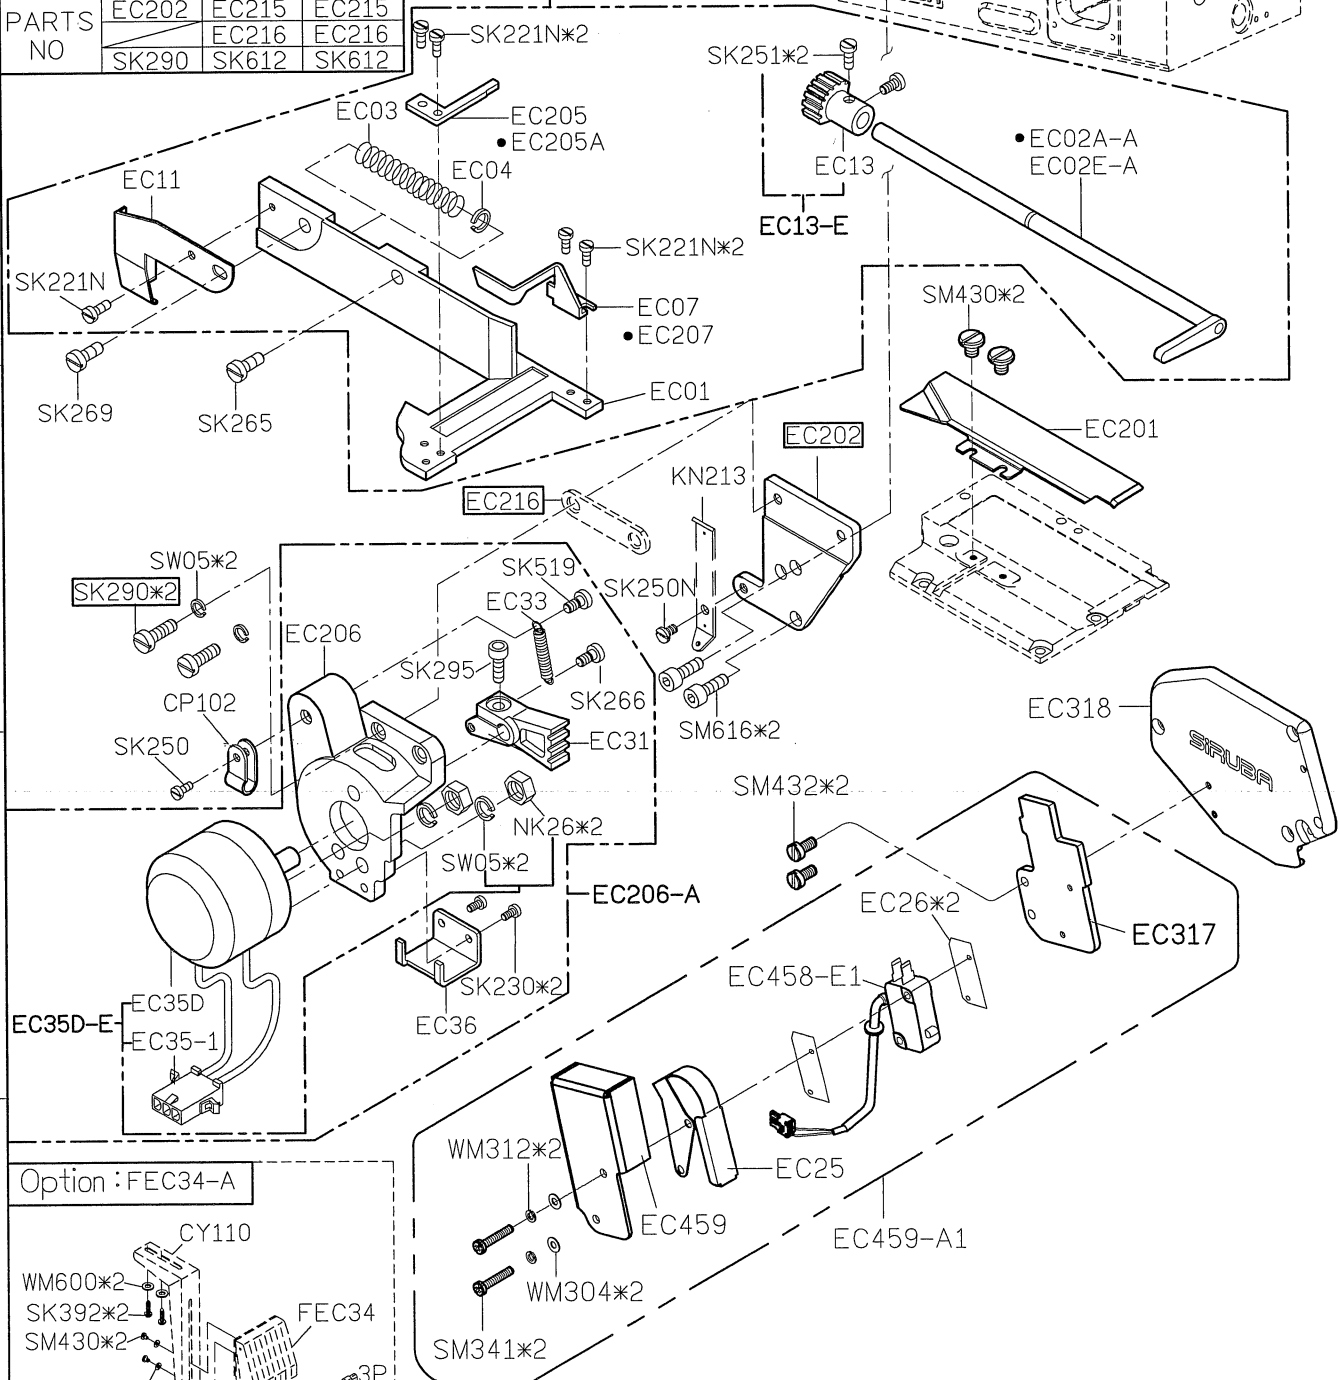

SIRUBA PARTS LIST	Series	Parts Group	Subclass / Remark	Page
	700L	EC-L1	●:Use for Long Knife	1/4
				Date
				2017/06/12

Option : ● Long Knife

●EC208(For Long Knife)

Long knife cut limit	22mm
Short knife cut limit	16mm

MODEL	EC	EC+BK	EC+GA
PARTS NO	EC202	EC215	EC215
	SK290	SK612	SK612

A

B

C

D

E

Option : FEC34-A