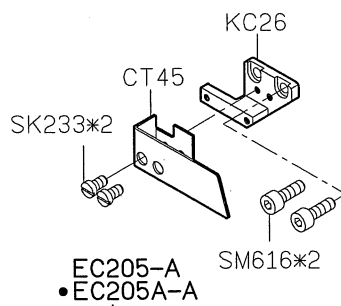

Page

1/1

Date

2017/02/22

SIRUBA PARTS LIST	Series	Parts Group	Subclass / Remark	Page
	700L	CT-K		1/1
				Date
				2017/04/27

MODEL	X-3	other
PARTS NO	CT216	CT213
PARTS NO	CTK-A3	CTK-A

SIRUBA PARTS LIST	Series	Parts Group	Subclass / Remark	Page
	700L	EC-L1	●:Use for Long Knife	1/4
				Date
				2017/06/12

Option : ● Long Knife

●EC208(For Long Knife)

Long knife cut limit	22mm
Short knife cut limit	16mm

MODEL	EC	EC+BK	EC+GA
PARTS NO	EC202	EC215	EC215
	SK290	SK612	SK612

A

B

C

D