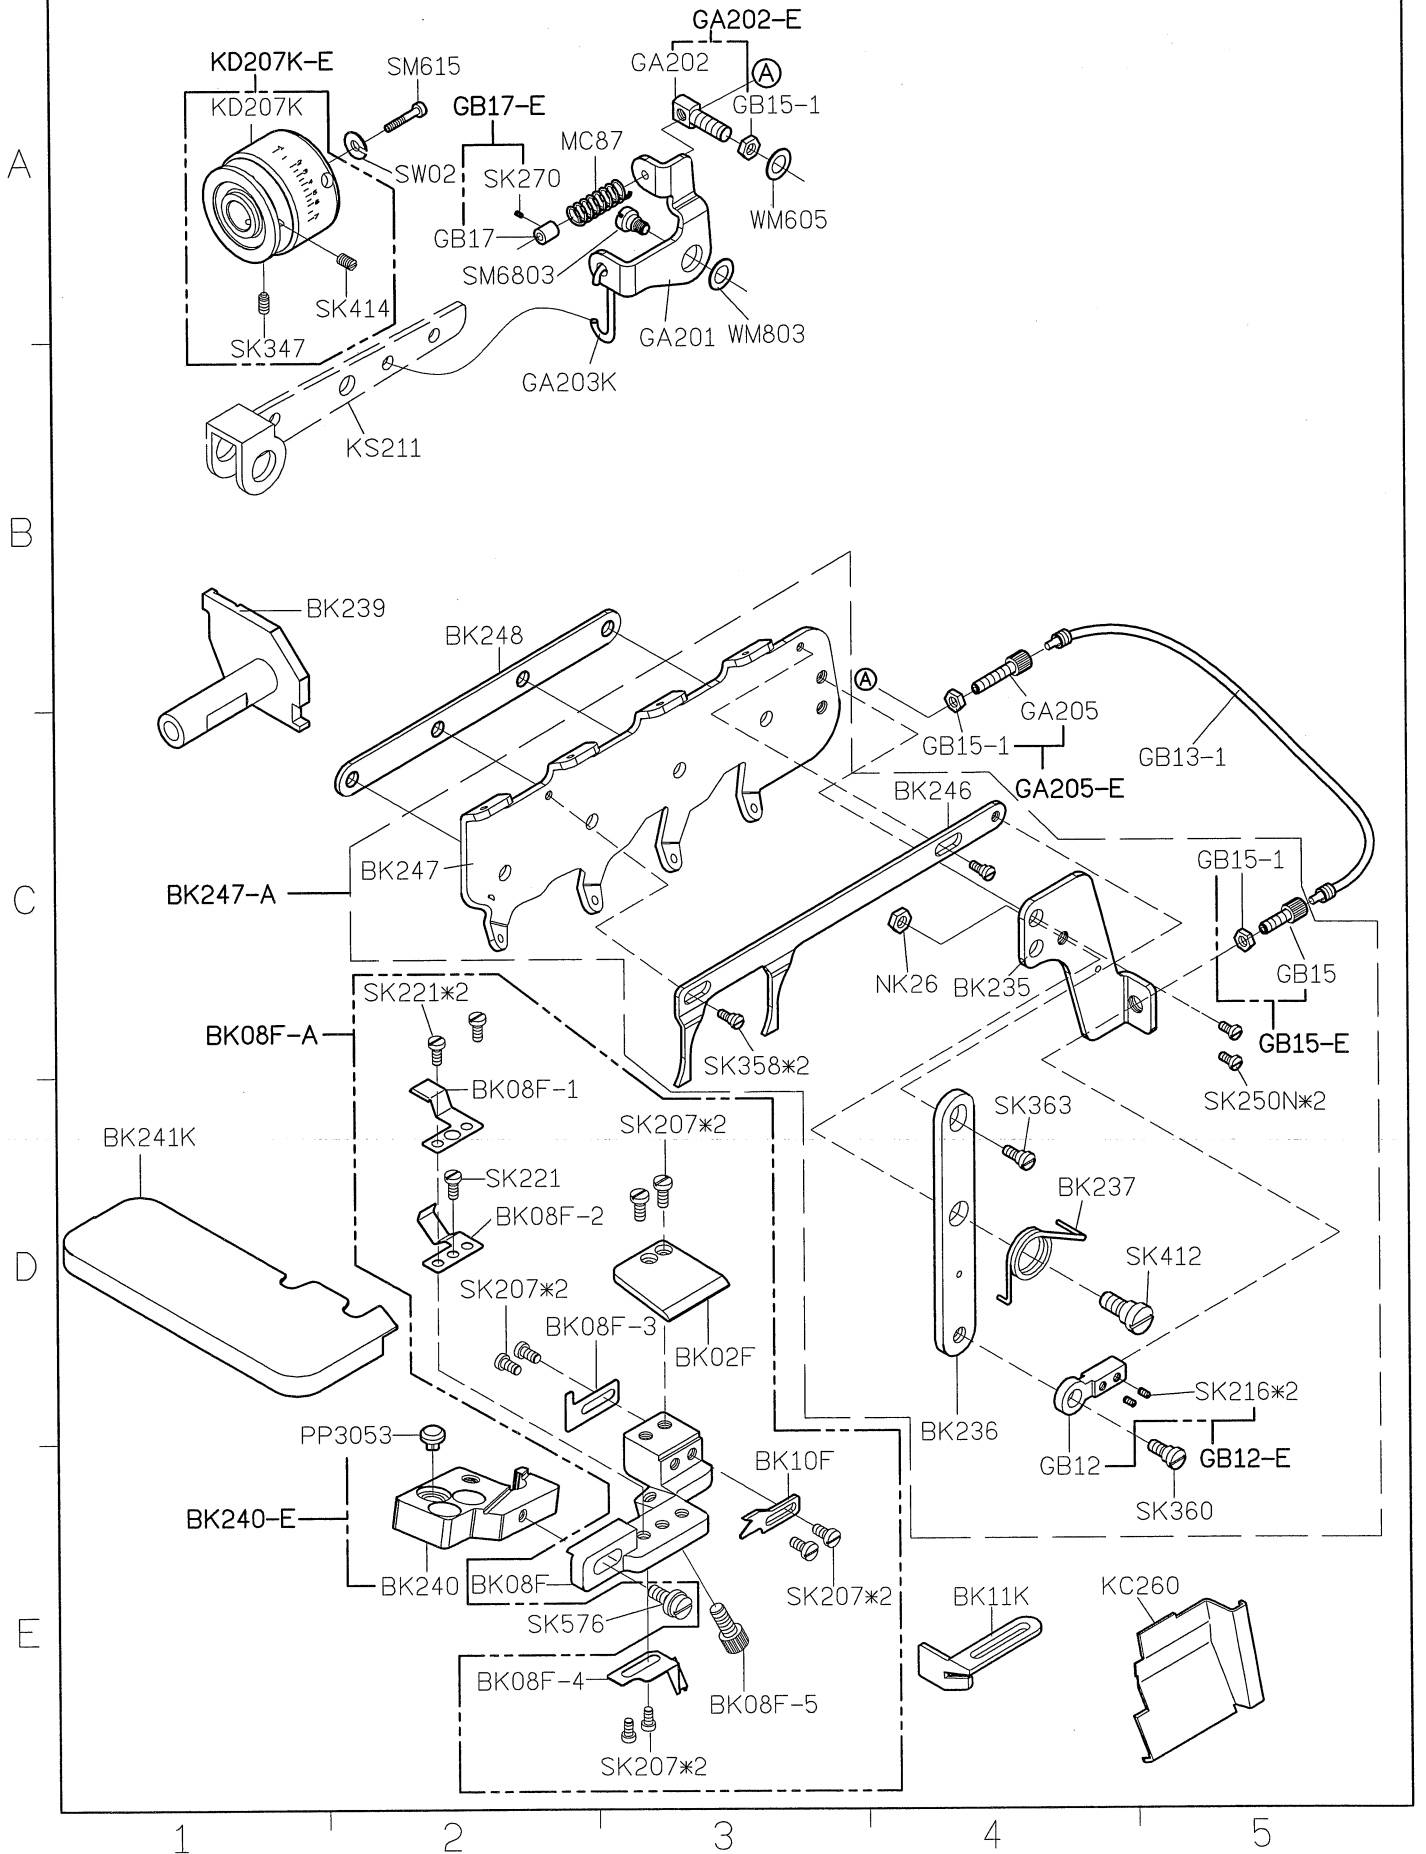

SIRUBA

PARTS LIST

Series

700L

Parts Group

BK-1KJ

Subclass / Remark

Page

1/1

Date

2017/02/22