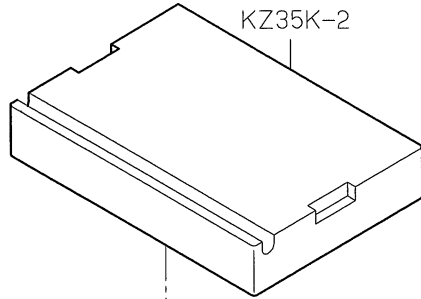

SIRUBA PARTS LIST	Series	Parts Group	Subclass / Remark	Page
	700L	EC-L1		4/4
				Date
				2017/06/12

A