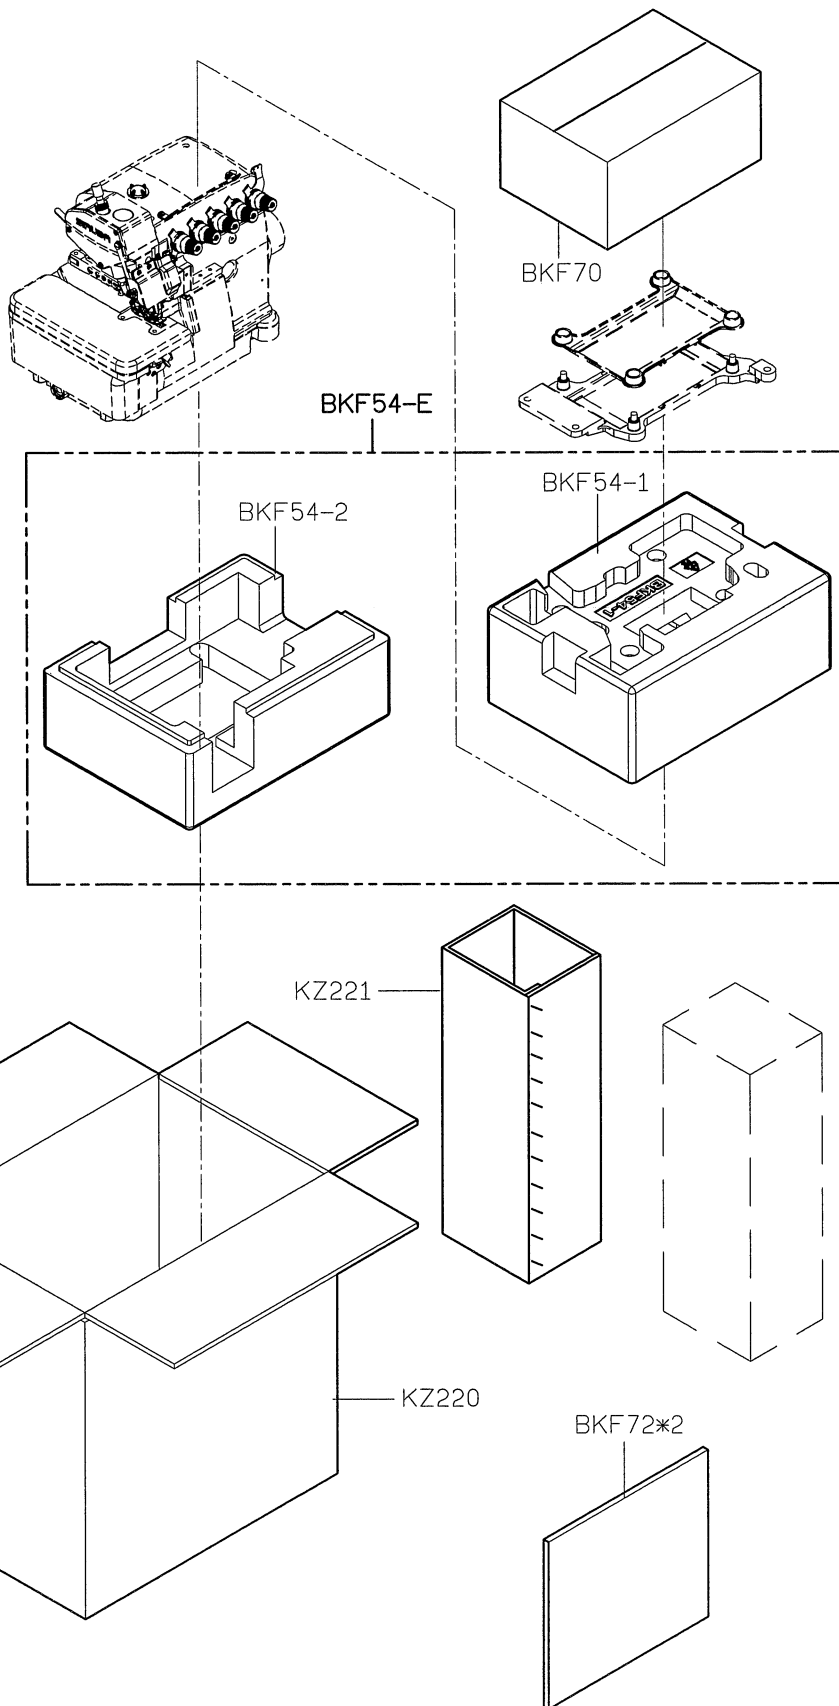

A

B

C

D

E

1

2

3

4

5