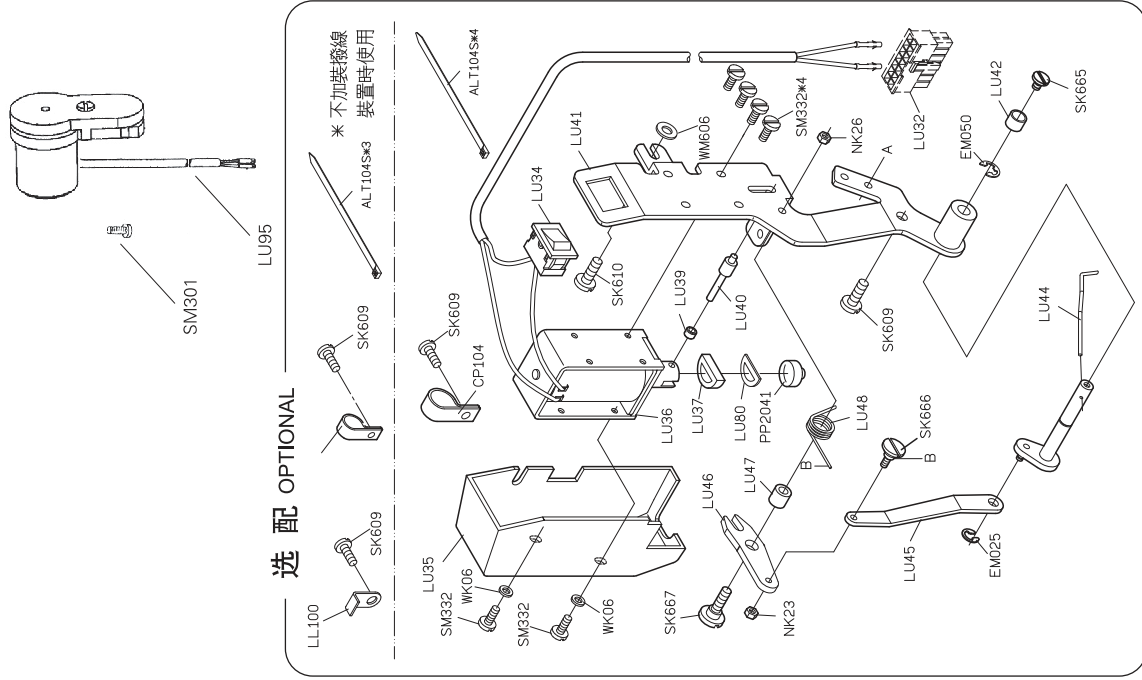

PARTS LIST FOR LD GROUP

PARTS LIST FOR LH GROUP

PARTS LIST FOR LG GROUP

PARTS LIST FOR LL GROUP

PARTS LIST FOR LU GROUP

SK-708=148357-001

电子夹线器
ELECTRONIC CONDUCTOR HOLDER

PARTS LIST FOR LU GROUP

PARTS LIST FOR LU GROUP

LU64F-A1

PARTS LIST FOR LW GROUP

PARTS LIST FOR LY GROUP

LY01	LY02	YM04*2	LY05*2	YM102*2
LY1501K	LY1529K		LY37-A	YM103*2
‡*2	LY38		MY09	G3XX
LY33	LY34		MY12	KZ03*1
			LY35	KY201

DL7200- BM1/BH1